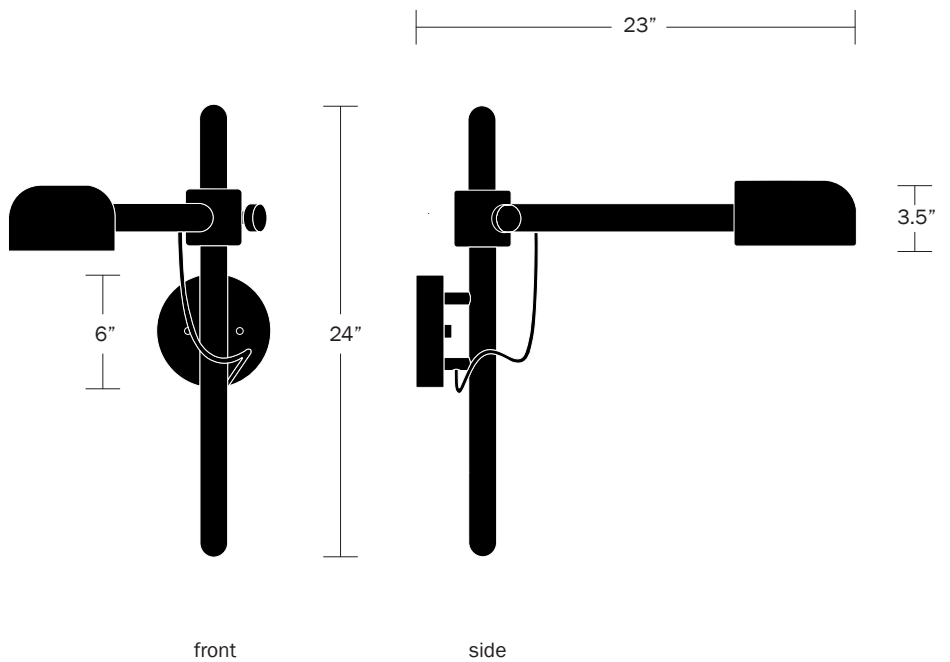

WORKSTEAD

LODGE PIVOT SCONCE
natural oak, hewn brass

WORKSTEAD

LODGE PIVOT SCONCE

hardwired

Description

LODGE PIVOT SCONCE is the first fully adjustable addition to our best-selling Lodge Collection, moving both up-and-down and side-to-side to create the perfect glow. Best used as a reading lamp or accent light, a turned wooden screw knob locks the swinging arm in place, while the fixture's oak diffuser adjusts from side to side. Includes an integrated dimmer with Natural Oak cap, located on the backplate.

Fixture Finish

Natural Oak

Hardware Finish

Hewn Brass

Dimensions

Overall Height - 24"
Overall Depth - 22.5"
Rod Diameter - 1.5"
Shade Height - 3.5"
Shade Length - 6.5"
Backplate Diameter - 6"

Weight

7 lbs

Lamp

5W LED Max Per Socket
(1) Tala Sphere I E26/27 Bulb Included
2" Diameter With Porcelain Finish
3.8W Dimmable LED Bulb Included
22 Watt Equivalent
220 Lumens Per Bulb
2000 - 2800K Color Temperature
Bulb Life 15,000 Hours
110/120V, E26
220/240V, E27
UL/CE/cUL Listed
Damp Rated