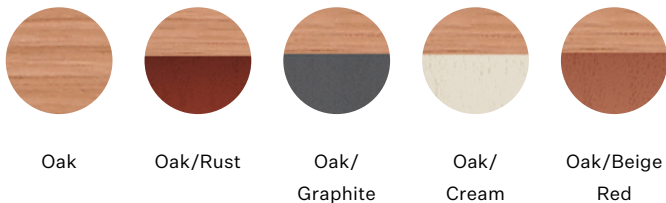

STORAGE UNITS