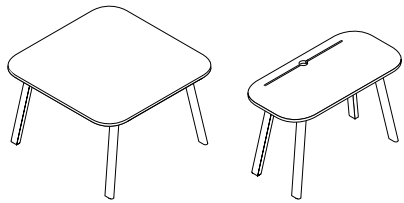

We are happy to accommodate custom solutions. Do you require an under table drawer unit, a custom handle, a shelving solution, or prefer a square to a round corner?

SPECIFICATIONS

WORK DESK END

L 1200/1400/1600/1800/2000mm
W 600/800/1000/1200mm
H 720mm

WORK DESK MIDDLE

L 1200/1400/1600/1800/2000mm
W 600/800/1000/1200mm
H 720mm

FOUR DOOR CABINET

L 1781mm
H 755mm
D 600mm

FOUR DOOR TALL CABINET

L 1781mm
H 1135mm
D 350mm

WORK DESK SINGLE

L 1200/1400/1600/1800/2000/2200mm
W 600/800/1000/1200mm
H 720mm

WORK DESK TALL

L 1200/1400/1600/1800/2000/2200mm
W 600/800/1000/1200mm
H 1100mm

TALL TWO DOOR CABINET

L 900mm
H 1135mm
D 350mm

TALL SHELVES SINGLE

L 900mm
H 1135mm
D 350mm

WORK DESK MEETING

Ø 800/1000/1200mm
H 720mm