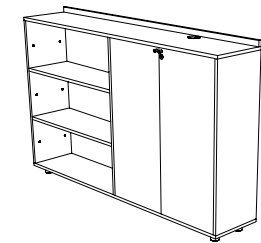

We are happy to accommodate custom solutions. Do you require an under table drawer unit, a custom handle, a shelving solution, or prefer a square to a round corner?

SPECIFICATIONS

WORK DESK END

L 1200/1400/1600/1800/2000mm
W 600/800/1000/1200mm
H 720mm

WORK DESK MIDDLE

L 1200/1400/1600/1800/2000mm
W 600/800/1000/1200mm
H 720mm

FOUR DOOR CABINET

L 1781mm
H 755mm
D 600mm

FOUR DOOR TALL CABINET

L 1781mm
H 1135mm
D 350mm

WORK DESK SINGLE

L 1200/1400/1600/1800/2000/2200mm
W 600/800/1000/1200mm
H 720mm

WORK DESK TALL

L 1200/1400/1600/1800/2000/2200mm
W 600/800/1000/1200mm
H 1100mm

TALL TWO DOOR CABINET

L 900mm
H 1135mm
D 350mm

TALL SHELVES SINGLE

L 900mm
H 1135mm
D 350mm

WORK DESK MEETING

Ø 800/1000/1200mm
H 720mm

TWO DOOR CABINET

L 900mm
H 755mm
D 600mm

TALL SHELVES DOUBLE

L 1781mm
H 1135mm
D 350mm

TALL COMBINATION CABINET

L 1781mm
H 1135mm
D 350mm

SPECIFICATIONS

ACCESSORIES