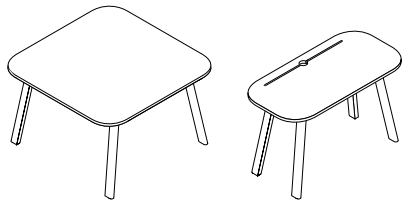

### WORK DESK MIDDLE

L 1200/1400/1600/1800/2000mm  
W 600/800/1000/1200mm  
H 720mm

### ACCESSORIES

Partition Screen: 600mm (W)  
Lazy Susan: 270mm (Ø)

Pot: 100mm (Ø)  
Planter: 300 × 120mm (W × L)