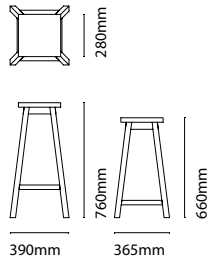

Bar Stool Two

Available in

● Ash
Solid Ash
White Oil & Wax

● Walnut ● Ash
Solid Ash & Walnut
Natural Oil & Wax

Dimensions:

W 388mm / 15.2"
H 760mm / 29.9"
D 388mm / 15.2"

W 365mm / 14.4"
H 660mm / 26"
D 365mm / 14.4"