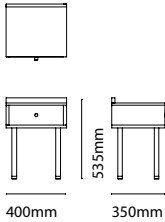

Bedside Table Two

Available in

- Ash
- Solid Ash
- White Oil & Wax

Dimensions:
W 400mm / 15.75"
H 535mm / 21.1"
D 350mm / 13.75"