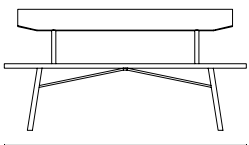

Bench Two with Back

Available in

● Walnut ● Ash
Solid Ash & Walnut
White Oil (Ash) /
Natural (Walnut) Oil & Wax

● Walnut
Solid Walnut
Natural Oil & Wax

Dimensions:

W 1600mm / 63"
1800mm / 70.9"
2000mm / 78.75"
H 440mm / 17.3"
S 800mm / 31.5"
D 482mm / 19"

1600/1800/2000mm

800mm

482mm

440mm