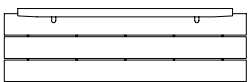

Bench Two with Back

Available in

● Walnut ● Ash
Solid Ash & Walnut
White Oil (Ash) /
Natural (Walnut) Oil & Wax

● Walnut
Solid Walnut
Natural Oil & Wax

Dimensions:

W 1600mm / 63"
1800mm / 70.9"
2000mm / 78.75"
H 440mm / 17.3"
S 800mm / 31.5"
D 482mm / 19"

1600/1800/2000mm

800mm

482mm

440mm