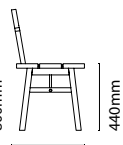

Bench Two with Back

Available in

● Walnut ● Ash
Solid Ash & Walnut
White Oil (Ash) /
Natural (Walnut) Oil & Wax

● Walnut
Solid Walnut
Natural Oil & Wax

Dimensions:

W 1600mm / 63"
1800mm / 70.9"
2000mm / 78.75"
H 440mm / 17.3"
S 800mm / 31.5"
D 482mm / 19"

1600/1800/2000mm

800mm

482mm

440mm