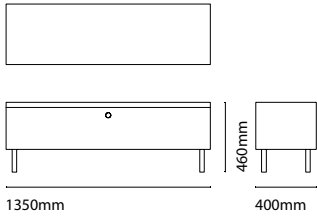

# Blanket Chest Two

Available in

- Ash
- Solid Ash
- White Oil & Wax

Dimensions:  
W 1350mm / 53.1"  
H 460mm / 18.1"  
D 400mm / 15.75"