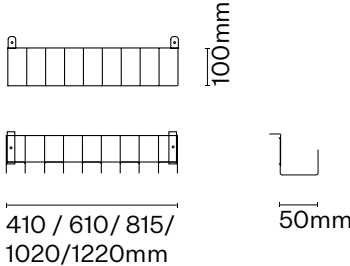

# Cable Tray

Available in

- Black Coated Steel

Dimensions:

Tray Height 50mm  
Tray Width 100mm  
L410 / 610 / 815 / 1020  
/1220mm

W  R K  
S E R I E S