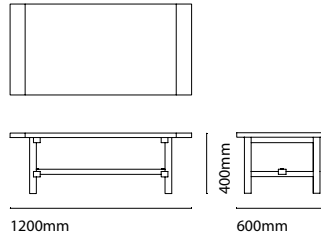

Coffee Table Four

Available in

● Oak
Solid Oak and Oak
Veneered Birch Plywood
Natural Oil & Wax

● Dutch Canal Green
Solid Ash and Ash
Veneered Birch Plywood
Lacquer

Dimensions:
W 1200mm / 47.2"
H 400mm / 15.7"
D 600mm / 23.6"