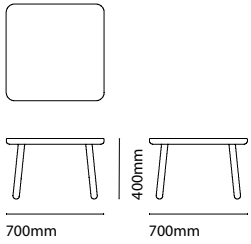

# Coffee Table One, Square

Available in

---

● Oak  
Solid Oak  
Natural Oil & Wax

---

● Black  
Solid Ash  
Lacquer

---

Dimensions:  
W 700mm / 27.5"  
H 400mm / 15.7"  
D 700mm / 27.5"