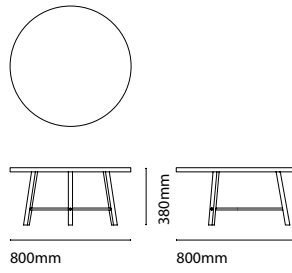

Coffee Table Two

Available in

● Walnut ● Ash
Solid Ash & Walnut
White Oil (Ash) /
Natural (Walnut) Oil & Wax

● Walnut
Solid Walnut
Natural Oil & Wax

Dimensions:
Ø 800mm / 27.6"
H 380mm / 15.7"