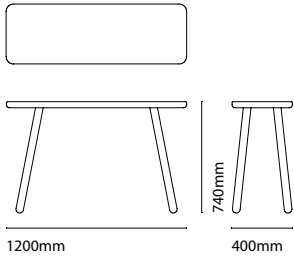

Console One

Available in

● Oak
Solid Oak
Natural Oil & Wax

● Black
Solid Ash
Lacquer

Dimensions:
W 1200mm / 47.25"
H 740mm / 29.1"
D 400mm / 15.75"