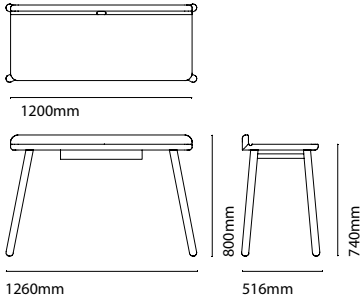

Desk One

Available in

● Oak
Solid Oak
Natural Oil & Wax

● Black
Solid Ash
Lacquer

Dimensions:
W 1260mm / 49.6"
T 740mm / 29.1"
H 800mm / 31.5"
D 516mm / 20.3"