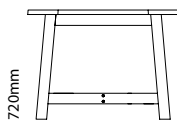

---

● Beech &  
● Chamberlayne Grey /  
Solid Beech  
White Oil & Wax Lacquer

---

Dimensions:

W 1600mm / 63"  
2000mm / 78.75"  
H 720mm / 28.4"  
D 900mm / 35.4"

1600/2000mm

720mm

900mm