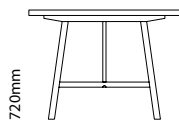

Dining Table Two

Available in

● Walnut ● Ash
Solid Ash & Walnut
White Oil (Ash) /
Natural (Walnut) Oil & Wax

● Walnut
Solid Walnut
Natural Oil & Wax

Dimensions:

W 1800mm / 70.9"
2000mm / 78.75"
2200mm / 86.6"
H 720mm / 28.3"
D 1000mm / 39.4"

1800/2000/2200mm

720mm

1000mm