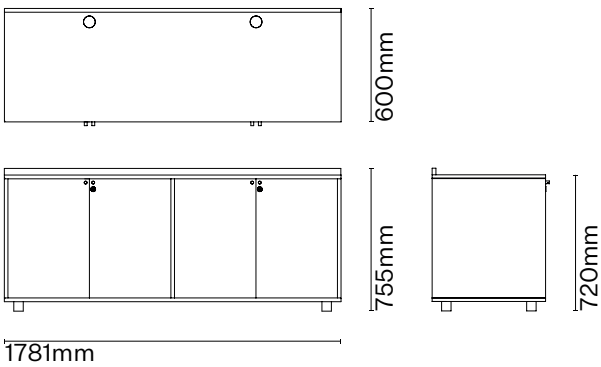

Four Door Cabinet

Available in

- Oak
- Oak / Rust
- Oak / Cream
- Oak / Graphite
- Ash
- Ash / Beige Red

Oak Veneered Plywood &
Solid Oak
Coloured Lacquer / Osmo
Raw

Dimensions:
W 1781mm
H 755mm
D 600mm

W  R K
S E R I E S