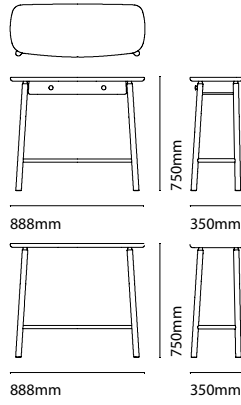

Hardy Console

Available in

● Oak
Solid Oak
Natural Oil & Wax

● Ash
Solid Ash
White Oil & Wax

● Black
Solid Ash
Black Stain

Designed by
David Irwin

Dimensions:
W 888mm / 35"
H 750mm / 29.5"
D 350mm / 13.8"