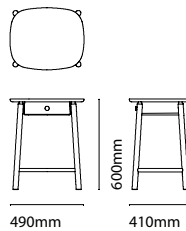

Hardy Side Table

Available in

● Oak
Solid Oak
Natural Oil & Wax

● Ash
Solid Ash
White Oil & Wax

● Black
Solid Ash
Black Stain

Designed by
David Irwin

Dimensions:
W 490mm / 19.3"
H 600mm / 23.6"
D 410mm / 16.1"

Hardy Side Table with drawer

Available in

● Oak
Solid Oak
Natural Oil & Wax

● Ash
Solid Ash
White Oil & Wax

● Black
Solid Ash
Black Stain

Designed by
David Irwin

Dimensions:
W 490mm / 19.3"
H 600mm / 23.6"
D 410mm / 16.1"