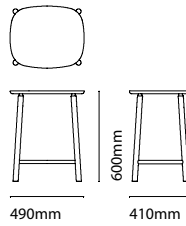

Hardy Side Table

Available in

● Oak
Solid Oak
Natural Oil & Wax

● Ash
Solid Ash
White Oil & Wax

● Black
Solid Ash
Black Stain

Designed by
David Irwin

Dimensions:
W 490mm / 19.3"
H 600mm / 23.6"
D 410mm / 16.1"

Hardy Side Table with drawer

Available in

● Oak
Solid Oak
Natural Oil & Wax

● Ash
Solid Ash
White Oil & Wax

● Black
Solid Ash
Black Stain

Designed by
David Irwin

Dimensions:
W 490mm / 19.3"
H 600mm / 23.6"
D 410mm / 16.1"