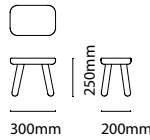

Kids Stool One

Available in

● Oak
Solid Oak
Natural Oil & Wax

● Black / ● Red
Solid Ash
Lacquer

Dimensions:
Kids Stool
Ø 250mm / 9.8"
H 300mm / 11.8"

Kids Step Up
W 300mm / 11.8"
H 250mm / 9.8"
D 200mm / 7.9"

Kids Step Up One

Kids Table
Ø 700mm / 27.6"
H 500mm / 19.7"

Kids Table One