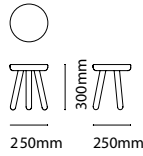

Kids Stool One

Available in

● Oak
Solid Oak
Natural Oil & Wax

● Black / ● Red
Solid Ash
Lacquer

Dimensions:
Kids Stool
Ø 250mm / 9.8"
H 300mm / 11.8"

Kids Step Up
W 300mm / 11.8"
H 250mm / 9.8"
D 200mm / 7.9"

Kids Step Up One

Kids Table
Ø 700mm / 27.6"
H 500mm / 19.7"

Kids Table One