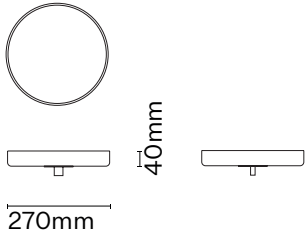

# Lazy Susan

Available in

- Solid Oak & Brass
- Solid Walnut & Brass
- Solid Ash & Brass

Dimensions:  
Diameter 270mm  
H40mm

W  R K  
S E R I E S