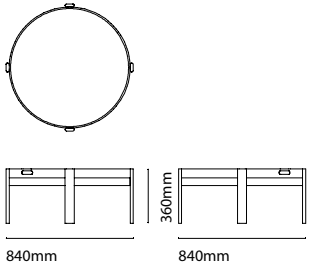

Ori Coffee Table

Available in

- Ash
- Solid Ash
- White Oil & Wax

Designed by
Catherine Aitken

Dimensions:
W 840mm / 33.1"
D 840mm / 33.1"
H 360mm / 14.2"