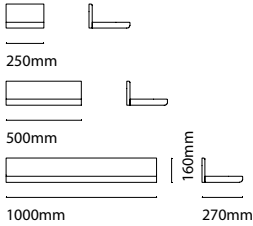

Shelf One

Available in

- Oak
- Solid Oak
- Natural Oil & Wax

Dimensions:
W 250mm / 9.8" Small
W 500mm / 19.7" Medium
W 1000mm / 39.4" Large
H 160mm / 6.3"
D 270mm / 10.6"