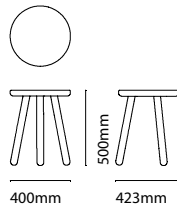

Side Table One

Available in

● Oak
Solid Oak
Natural Oil & Wax

● Black
Solid Ash
Lacquer

Dimensions:

Ø 400mm / 15.75"

W 400mm / 15.75"

H 500mm / 19.7"

D 423mm / 16.7"