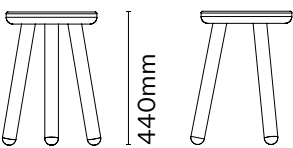

Stool One

Available in

● Oak
Solid Oak
Natural Oil & Wax

● Black
Solid Ash
Lacquer

Dimensions:
SD 300mm / 11.8"
W 320mm / 12.6"
H 440mm / 17.3"
D 300mm / 11.8"

320mm