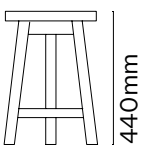

# Stool Two Round

Available in

---

● Ash  
Solid Ash  
White Oil & Wax

---

● Oak (& ● Red dowel)  
Solid Oak  
Natural Oil & Wax  
(& Lacquer)

---

Dimensions:  
Ø 300mm / 11.8"  
W 310mm / 12.2"  
H 440mm / 17.3"  
D 330mm / 12.9"

310mm

330mm