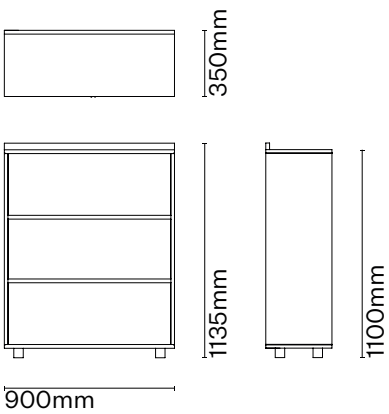

Tall Shelves Single

Available in

- Oak
- Oak / Rust
- Oak / Cream
- Oak / Graphite
- Ash
- Ash / Beige Red

Oak Veneered Plywood &
Solid Oak
Coloured Lacquer / Osmo
Raw

Dimensions:

W 900mm

H 1135mm

D 350mm