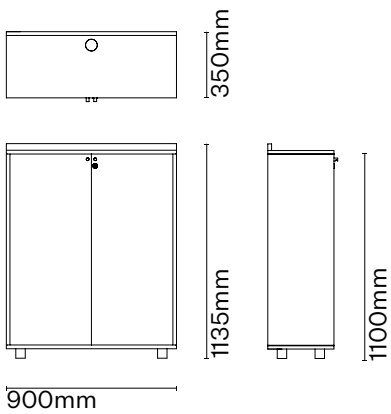

Tall Two Door Cabinet

Available in

● Oak
Oak Veneered Plywood &
Solid Oak
Osmo Raw

Dimensions:

W 900mm

H 1100mm

D 350mm

W  R K
S E R I E S