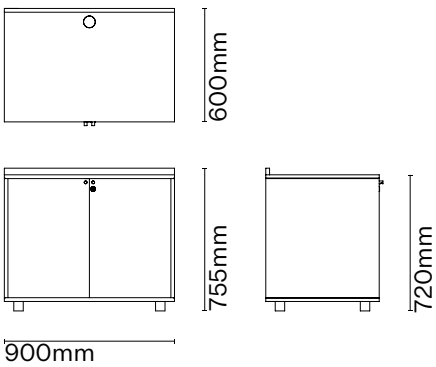

# Two Door Cabinet

Available in

- Oak
- Oak Veneered Plywood & Solid Oak
- Osmo Raw

Dimensions:

W 900mm

H 720mm

D 600mm

W  R K  
S E R I E S