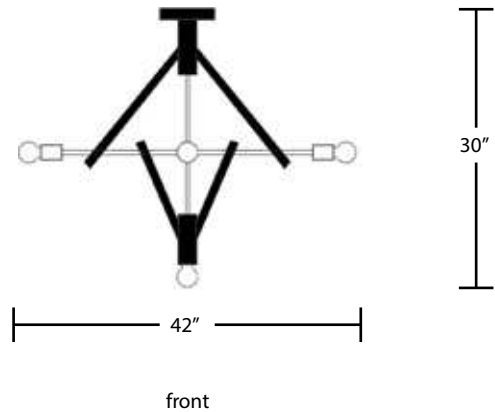

WORKSTEAD

LODGE CHANDELIER FIVE

hardwired

Description

The Lodge Chandelier Five is a network of wooden frames that support a delicate structure of light. The play between wood and metal emphasizes the counterpoint between structure and network.

Materials

Natural Oak
Oxidized Oak
Bone White
Yellow
Gray
Hewn Brass
Blackened Steel

Dimensions

Standard Drop - 30"
Standard Width - 42"
Custom Dimensions Available

Weight

15 lbs

Lamp

25 Watt Max
5W Dimmable LED Bulb Included
325 Lumens
30 Watt Equivalent
2700K Color Temperature
Bulb Life 30,000 Hours
110/120V, E12
220/240V, E14
UL / CE Approved