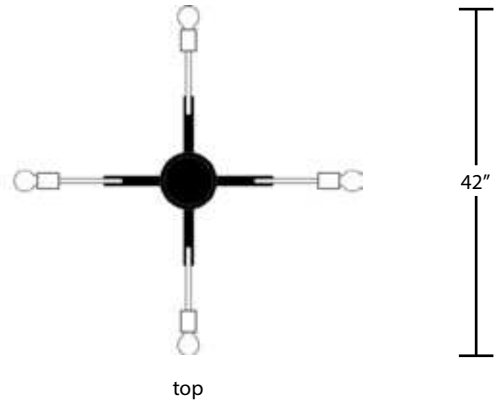

WORKSTEAD

LODGE CHANDELIER FIVE

hardwired

Description

The Lodge Chandelier Five is a network of wooden frames that support a delicate structure of light. The play between wood and metal emphasizes the counterpoint between structure and network.

Materials

Natural Oak
Oxidized Oak
Bone White
Yellow
Gray
Hewn Brass
Blackened Steel

Dimensions

Standard Drop - 30"
Standard Width - 42"
Custom Dimensions Available

Weight

15 lbs

Lamp

25 Watt Max
5W Dimmable LED Bulb Included
325 Lumens
30 Watt Equivalent
2700K Color Temperature
Bulb Life 30,000 Hours
110/120V, E12
220/240V, E14
UL / CE Approved