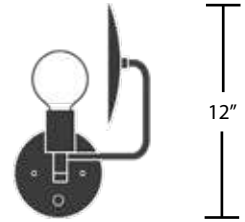

WORKSTEAD

ORBIT SCONCE

hardwired

Description

The Orbit Sconce is a modern interpretation of an early American candle form. With a reflective spun brass disc rotating 320 degrees, the sconce can act as both a reflector and deflector of light. The most elemental piece of the Orbit Series, the sconce radiates a unique and warm glow from a single point of light.

Materials

Hewn Brass
Bronze
Nickel

Dimensions

Disc - 7"
Canopy - 5"

Weight

4 lbs

Lamp

60 Watt Max
6W Dimmable LED bulb included
540 Lumens
50 Watt Equivalent
2700K Color Temperature
Bulb Life 30,000 Hours
110/120V, E26
220/240, E27
UL / CE Approved