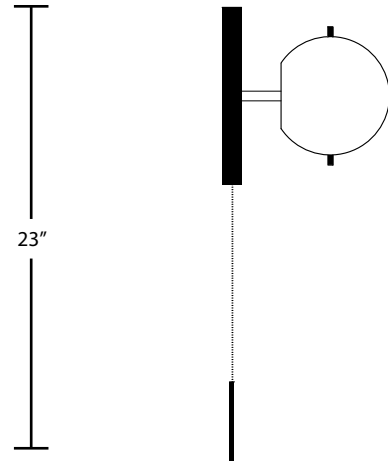

WORKSTEAD

SIGNAL SCONCE

hardwired

Description

The Signal Sconce features a hand blown globe. The fixture is delicately mounted between two metal pins above a luminous canopy, creating a hieroglyphic composition. A pull chain holds a slender rod, giving the piece a jewel-like presence.

Materials

Hand blown glass globe with a sandblasted finish. Hewn Brass, Bronze or Nickel with Matching Pull Chain

Dimensions

Globe - 6"
Canopy - 9"
Pull Chain - 14"
Total Height - 23"

Weight

6 lbs

Lamp

40 Watt Max
5W Dimmable Bulb Included
280 Lumens
2700K Color Temperature
Bulb Life 30,000 Hours
110/120V, E12
220/240V, E14
UL / CE Approved

front

side