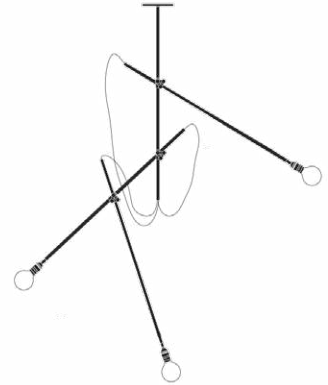

WORKSTEAD

BRASS CHANDELIER

WORKSTEAD

BRASS CHANDELIER

hardwired

Description

The Brass Chandelier fuses the concept of the chandelier with a keen understanding of function and flexibility.

The same standard pieces can be configured in countless ways; as a horizontal fixture that hangs 30" from the ceiling, or as a tall vertical gesture that hangs a dramatic 60" below ceiling.

Materials

Hewn and cast brass, with a nude cloth pulley cord.

Dimensions

Vertical Stem - 30"
Horizontal Arms - 30"
Canopy - 5 1/4"
Adjustable Depth - 30" to 60"

Weight

13 lbs

Lamp

60 Watt Max
6W Dimmable LED bulb included
540 Lumens
50 Watt Equivalent
2700K Color Temperature
Bulb Life 30,000 Hours
110/120V, E26
220/240, E27
UL / CE Approved