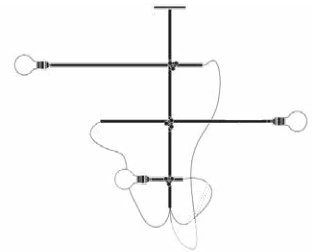

WORKSTEAD

BRASS CHANDELIER

WORKSTEAD

BRASS CHANDELIER

hardwired

Description

The Brass Chandelier fuses the concept of the chandelier with a keen understanding of function and flexibility.

The same standard pieces can be configured in countless ways; as a horizontal fixture that hangs 30" from the ceiling, or as a tall vertical gesture that hangs a dramatic 60" below ceiling.

Materials

Hewn and cast brass, with a nude cloth pulley cord.

Dimensions

Vertical Stem - 30"
Horizontal Arms - 30"
Canopy - 5 1/4"
Adjustable Depth - 30" to 60"

Weight

13 lbs

Lamp

60 Watt Max
6W Dimmable LED bulb included
540 Lumens
50 Watt Equivalent
2700K Color Temperature
Bulb Life 30,000 Hours
110/120V, E26
220/240, E27
UL / CE Approved