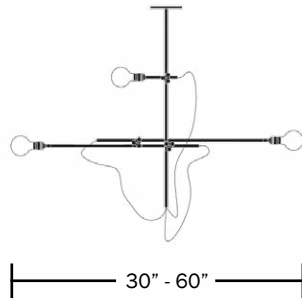

WORKSTEAD

BRASS CHANDELIER

WORKSTEAD

BRASS CHANDELIER

hardwired

Description

The Brass Chandelier fuses the concept of the chandelier with a keen understanding of function and flexibility.

The same standard pieces can be configured in countless ways; as a horizontal fixture that hangs 30" from the ceiling, or as a tall vertical gesture that hangs a dramatic 60" below ceiling.

Materials

Hewn and cast brass, with a nude cloth pulley cord.

Dimensions

Vertical Stem - 30"
Horizontal Arms - 30"
Canopy - 5 1/4"
Adjustable Depth - 30" to 60"

Weight

13 lbs

Lamp

60 Watt Max
6W Dimmable LED bulb included
540 Lumens
50 Watt Equivalent
2700K Color Temperature
Bulb Life 30,000 Hours
110/120V, E26
220/240, E27
UL / CE Approved