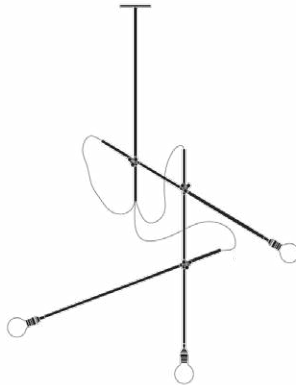

WORKSTEAD

BRASS CHANDELIER

WORKSTEAD

BRASS CHANDELIER

hardwired

Description

The Brass Chandelier fuses the concept of the chandelier with a keen understanding of function and flexibility.

The same standard pieces can be configured in countless ways; as a horizontal fixture that hangs 30" from the ceiling, or as a tall vertical gesture that hangs a dramatic 60" below ceiling.

Materials

Hewn and cast brass, with a nude cloth pulley cord.

Dimensions

Vertical Stem - 30"
Horizontal Arms - 30"
Canopy - 5 1/4"
Adjustable Depth - 30" to 60"

Weight

13 lbs

Lamp

60 Watt Max
6W Dimmable LED bulb included
540 Lumens
50 Watt Equivalent
2700K Color Temperature
Bulb Life 30,000 Hours
110/120V, E26
220/240, E27
UL / CE Approved