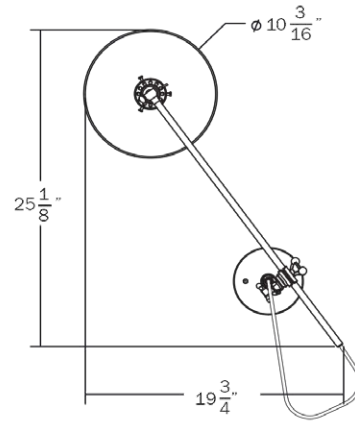

Materials

Hewn and cast brass with a nude cloth pulley cord.

Dimensions

Fixed Arm - 18"
Adjustable Arm - 24"
Shade - 10"
Canopy - 5 $\frac{1}{2}$ "

Weight

6 lbs

Lamp

60 Watt Max
6W Dimmable LED bulb included
540 Lumens
50 Watt Equivalent
2700K Color Temperature
Bulb Life 30,000 Hours
110/120V, E26
220/240, E27
UL / CE Approved

side

25"

front

side

front

WORKSTEAD

WORKSTEAD

WALL LAMP
plug-in

Materials

Hewn and cast brass with a nude cloth pulley cord.

Dimensions

Fixed Arm - 18"
Adjustable Arm - 24"
Shade - 10"
Canopy - 5 $\frac{1}{2}$ "
Cord - 10'-0"

Weight

5 lbs

Lamp

60 Watt Max
6W Dimmable LED bulb included
540 Lumens
50 Watt Equivalent
2700K Color Temperature
Bulb Life 30,000 Hours
110/120V, E26
220/240, E27
UL / CE Approved