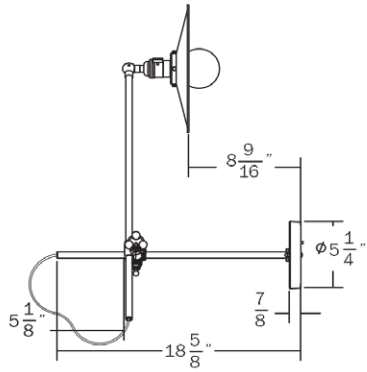

Materials

Hewn and cast brass with a nude cloth pulley cord.

Dimensions

Fixed Arm - 18"
Adjustable Arm - 24"
Shade - 10"
Canopy - 5 $\frac{1}{2}$ "

Weight

6 lbs

Lamp

60 Watt Max
6W Dimmable LED bulb included
540 Lumens
50 Watt Equivalent
2700K Color Temperature
Bulb Life 30,000 Hours
110/120V, E26
220/240, E27
UL / CE Approved

side

25"

front

side

front

WORKSTEAD

WORKSTEAD

WALL LAMP
plug-in

WORKSTEAD

WALL LAMP

plug-in

Description

The Brass all Lamp is the simplest yet most adjustable of all the fixtures in the Workstead line. It can be utilized as a wall sconce, reading lamp, ceiling washer, or even a task light. Complemented by a black shade, the lamp is an elegant and flexible frame for a single bulb.

Materials

Hewn and cast brass with a nude cloth pulley cord.

Dimensions

Fixed Arm - 18"
Adjustable Arm - 24"
Shade - 10"
Canopy - 5 $\frac{1}{2}$ "
Cord - 10'-0"

Weight

5 lbs

Lamp

60 Watt Max
6W Dimmable LED bulb included
540 Lumens
50 Watt Equivalent
2700K Color Temperature
Bulb Life 30,000 Hours
110/120V, E26
220/240, E27
UL / CE Approved