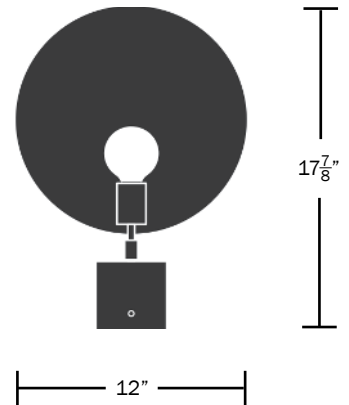

Materials

Hewn Brass
Bronze
Nickel
Carrara Marble Base
Black or Nude Pulley Cord

Dimensions

Height - 17 - 5/8"
Disc - 12"
Base - 3 - 7/8"
Cord - 10'-0"

Weight

4 lbs

Lamp

60 Watt Max
6W Dimmable LED bulb included
540 Lumens
50 Watt Equivalent
2700K Color Temperature
Bulb Life 30,000 Hours
110/120V, E26
220/240, E27
UL / CE Approved