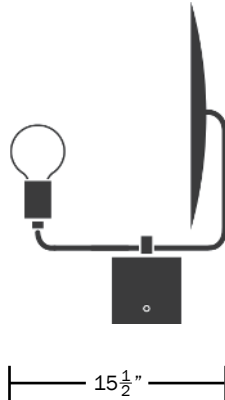

plug-in

Description

This table lamp celebrates the celestial. A single light source is positioned directly opposite a large brass dish, evoking the scale of the planets at the scale of the table top.

With infinite combinations of luminosity and orientation, the Helios lamp is an art object.

Materials

Hewn Brass
Bronze
Nickel
Carrara Marble Base
Black or Nude Pulley Cord

Dimensions

Height - 17 - 5/8"
Disc - 12"
Base - 3 - 7/8"
Cord - 10'-0"

Weight

4 lbs

Lamp

60 Watt Max
6W Dimmable LED bulb included
540 Lumens
50 Watt Equivalent
2700K Color Temperature
Bulb Life 30,000 Hours
110/120V, E26
220/240, E27
UL / CE Approved