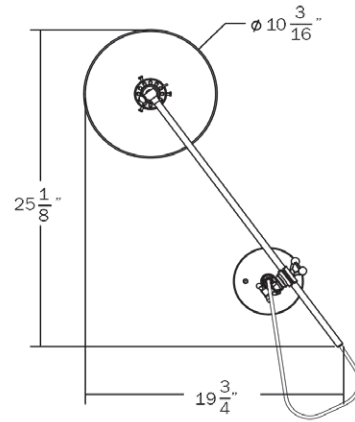

Materials

Powder-coated and cast brass with a black cloth pulley cord.

Dimensions

Fixed Arm - 18"
Adjustable Arm - 24"
Shade - 10"
Canopy - 5 $\frac{1}{4}$ "

Weight

6 lbs

Lamp

60 Watt Max
6W Dimmable LED bulb included
540 Lumens
50 Watt Equivalent
2700K Color Temperature
Bulb Life 30,000 Hours
110/120V, E26
220/240, E27
UL / CE Approved

side

25"

front

side

front

WORKSTEAD

WORKSTEAD

WALL LAMP
plug-in

Materials

Powder-coated and cast brass with a black cloth pulley cord.

Dimensions

Fixed Arm - 18"
Adjustable Arm - 24"
Shade - 10"
Canopy - 5 $\frac{1}{2}$ "
Cord - 10'-0"

Weight

5 lbs

Lamp

60 Watt Max
6W Dimmable LED bulb included
540 Lumens
50 Watt Equivalent
2700K Color Temperature
Bulb Life 30,000 Hours
110/120V, E26
220/240, E27
UL / CE Approved

18 $\frac{5}{8}$ "

side

25"

front

side

front

WORKSTEAD