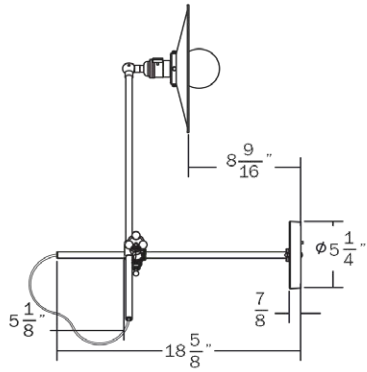

Materials

Powder-coated and cast brass with a black cloth pulley cord.

Dimensions

Fixed Arm - 18"
Adjustable Arm - 24"
Shade - 10"
Canopy - 5 $\frac{1}{4}$ "

Weight

6 lbs

Lamp

60 Watt Max
6W Dimmable LED bulb included
540 Lumens
50 Watt Equivalent
2700K Color Temperature
Bulb Life 30,000 Hours
110/120V, E26
220/240, E27
UL / CE Approved

side

25"

front

side

front

WORKSTEAD

WORKSTEAD

WALL LAMP
plug-in

WORKSTEAD

WALL LAMP

plug-in

Description

The Wall Lamp is the simplest yet most adjustable of all the fixtures in the Workstead line. It can be utilized as a wall sconce, reading lamp, ceiling washer, or even a task light. Complemented by a black shade, the lamp is an elegant and flexible frame for a single bulb.

Materials

Powder-coated and cast brass with a black cloth pulley cord.

Dimensions

Fixed Arm - 18"
Adjustable Arm - 24"
Shade - 10"
Canopy - 5 $\frac{1}{2}$ "
Cord - 10'-0"

Weight

5 lbs

Lamp

60 Watt Max
6W Dimmable LED bulb included
540 Lumens
50 Watt Equivalent
2700K Color Temperature
Bulb Life 30,000 Hours
110/120V, E26
220/240, E27
UL / CE Approved